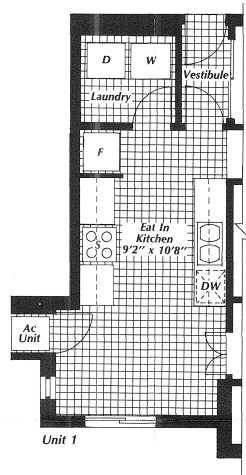

Unit A, B End Unit — 1,640 — 1,680 Sq. Ft. 3 Bedroom Townhome

Units 8 and 24 as shown.
Units 17 reversed.

Units 16 and 32 as shown.
Units 9 and 25 reversed.