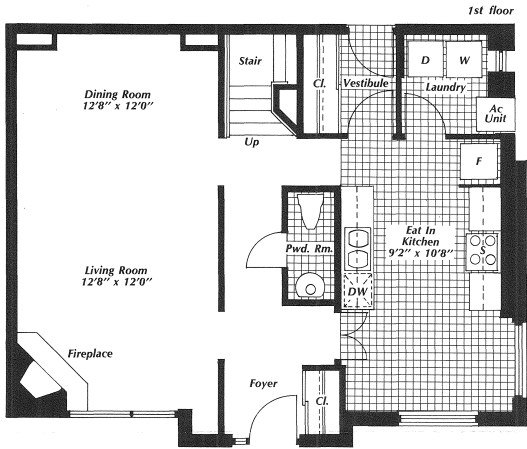

Unit A, B End Unit — 1,640 — 1,680 Sq. Ft. 3 Bedroom Townhome

Units 8 and 24 as shown.
Units 17 reversed.

Units 16 and 32 as shown.
Units 9 and 25 reversed.