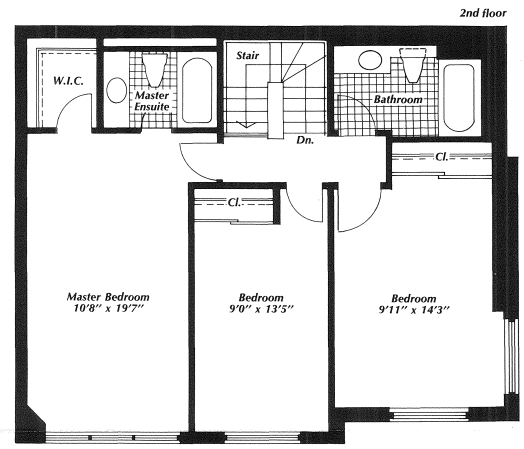

Unit A, B End Unit — 1,640 — 1,680 Sq. Ft. 3 Bedroom Townhome

Units 8 and 24 as shown.
Units 17 reversed.

Units 16 and 32 as shown.
Units 9 and 25 reversed.